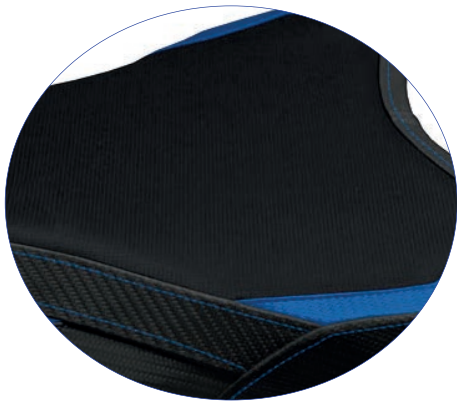

CS Comfort System	UG UltraGrip	ST Standard

FROM 2008 TO 2010

Standard "no seams" version example*
esempio versione Standard "no cuciture"*

COLOR BLUE WITH LOGO

ST Standard	SGSXR18P1-3BE-1
UG UltraGrip	● SGSXR18Z-3BE-1
CS Comfort System	SGSXR18K-3BE-1

● Cover Version / Versione di copertina