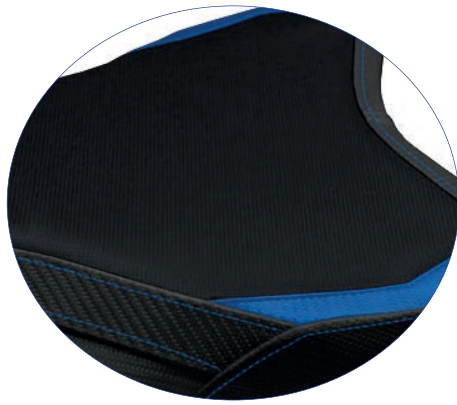

CS Comfort System	UG UltraGrip	ST Standard

FROM 2007 TO 2008

Standard "no seams" version example*
esempio versione Standard "no cuciture"*

COLOR BLUE WITH LOGO

ST Standard	SGX1R780-3BE-1
UG UltraGrip	SGX1R78G1-3BE-1
CS Comfort System	SGX1R78R1-3BE-1

● Cover Version / Versione di copertina