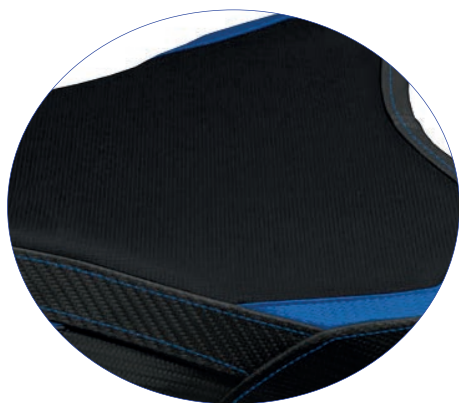

FROM 2006 TO 2007

ST
Standard

UG
UltraGrip

CS
Comfort
System

Standard "no seams" version example
esempio versione Standard "no cuciture"**

COLOR BLUE WITH LOGO

ST Standard	SGSXR06N-3BE-1
UG UltraGrip	● SGSXR06T-3BE-1
CS Comfort System	SGSXR06S-3BE-1

● Cover Version / Versione di copertina