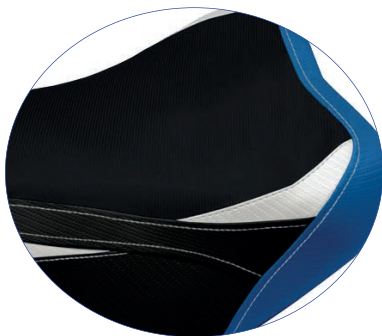

FROM 2017 TO 2021

Standard & Comfort System
"no seams" version example*

Comfort System version has different
inserts on the passenger seat

esempio versione *Standard & Comfort System*
"no cuciture"*

la versione *Comfort System* ha inserti
differenti nella sella passeggero

SPECIAL COLOR WHITE-BLUE WITH LOGO

ST Standard	SG7SDS-1WHB-1
UG UltraGrip	SG7SKS-1WHB-1
CS Comfort System	SG7SHS-1WHB-1

● Cover Version / Versione di copertina