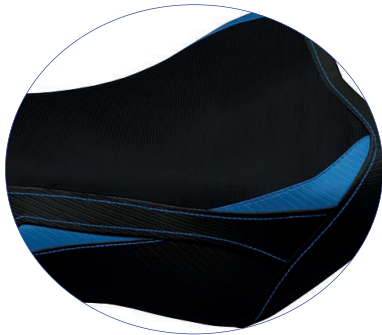

FROM 2017 TO 2021

ST
Standard

UG
UltraGrip

CS
Comfort
System

Standard & Comfort System
"no seams" version example*

Comfort System version has different
inserts on the passenger seat

esempio versione *Standard & Comfort System*
"no cuciture"*

la versione *Comfort System* ha inserti
differenti nella sella passeggero

COLOR BLUE WITH LOGO

ST Standard		SG7SD3-2BE-1
UG UltraGrip	●	SG7SK2-2BE-1
CS Comfort System		SG7SH1-2BE-1

● Cover Version / Versione di copertina